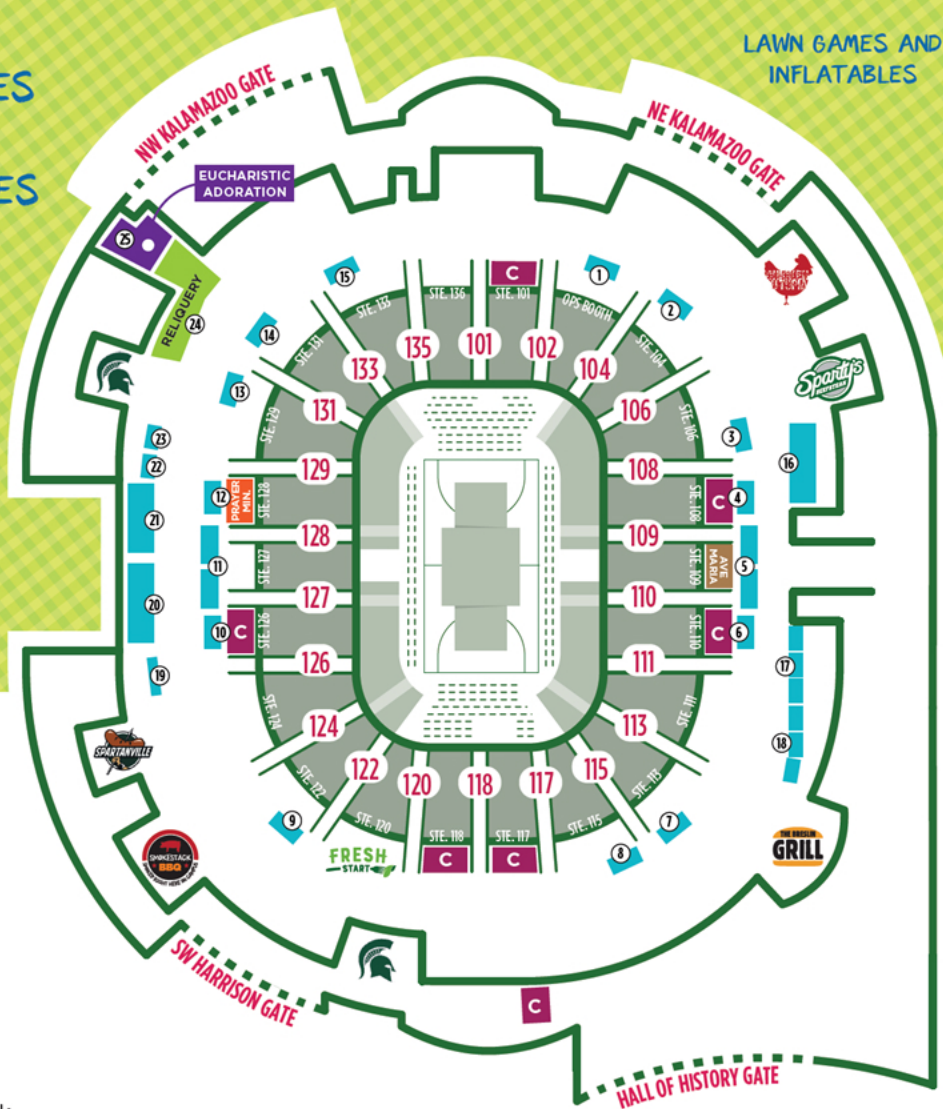

LAWN GAMES AND INFLATABLES

LAWN GAMES AND INFLATABLES

- ① My Parish App
- ② St. Paul Evangelization Inst.
- ③ Magis Center
- ④ EWTN
- ⑤ Jennifer Fulwiler
- ⑥ Lay Orders
- ⑦ Freebie Table
- ⑧ Knights of Columbus
- ⑨ My Parish App
- ⑩ Concourse Musicians Table
- ⑪ Dynamic Catholic
- ⑫ St. Paul Evangelization Institute
- ⑬ Renewal Ministries
- ⑭ i.d. 9:16
- ⑮ Our Lady of Guadalupe
- ⑯ Shroud of Turin
- ⑰ St. Francis Bookstore
- ⑱ Augustine Institute / Formed.org
- ⑲ Our Lady of Grace Bookstore

- ⑳ Concourse Band Stage
- ㉑ Word on Fire
- ㉒ Deacon Larry Oney
- ㉓ Deacon Larry Oney
- ㉔ Reliquery
- ㉕ Adoration Chapel
- Confession Chapels
- Vendors